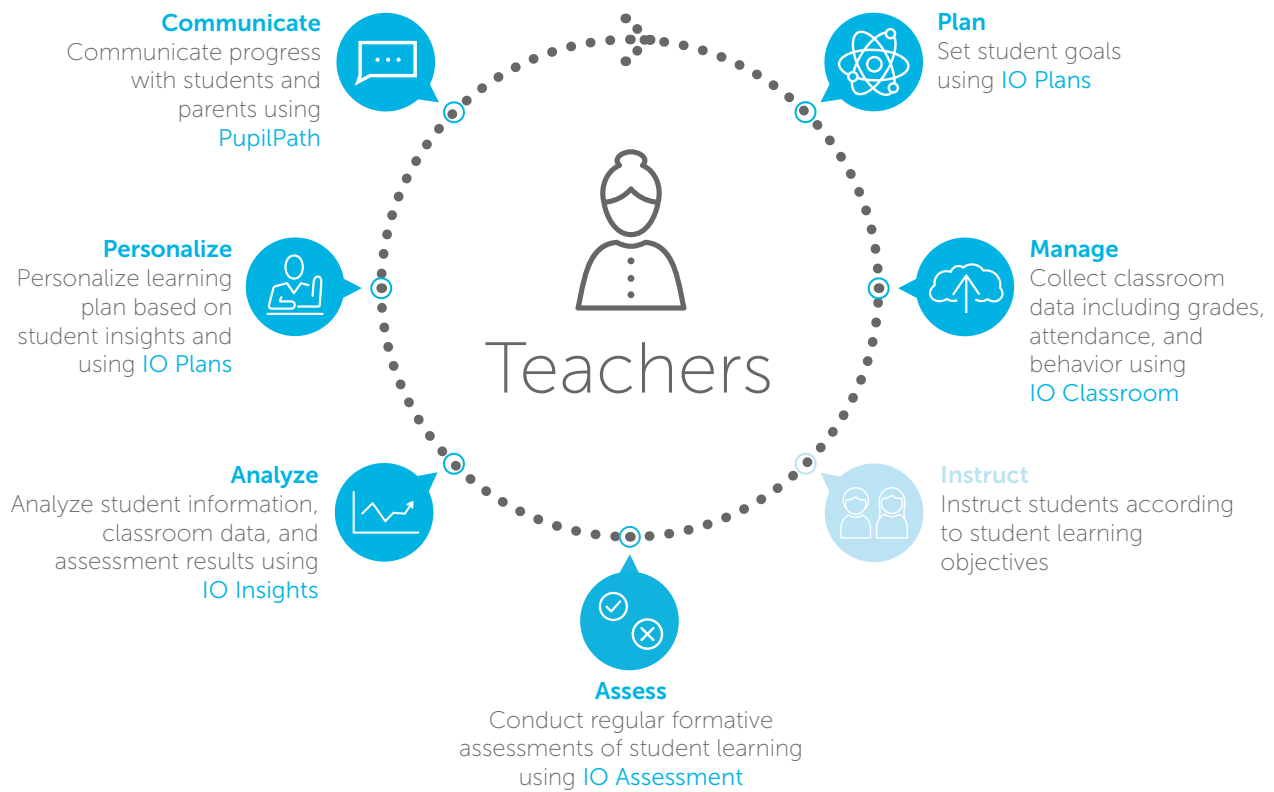

With the integrated solutions from IO Education, schools and districts use data to improve school performance, increase student achievement, and manage parent engagement.

School administrators can help teachers dramatically improve the efficiency of classroom workflow while giving them access to real-time student data to make more personalized instruction decisions.

CLASSROOM WORKFLOW

io plans

io classroom

io assessment

io insights

PupilPath
By IO Education

Let IO Education help you break down data silos and use data to create insights and actions for teachers, school administrators and central office staff.